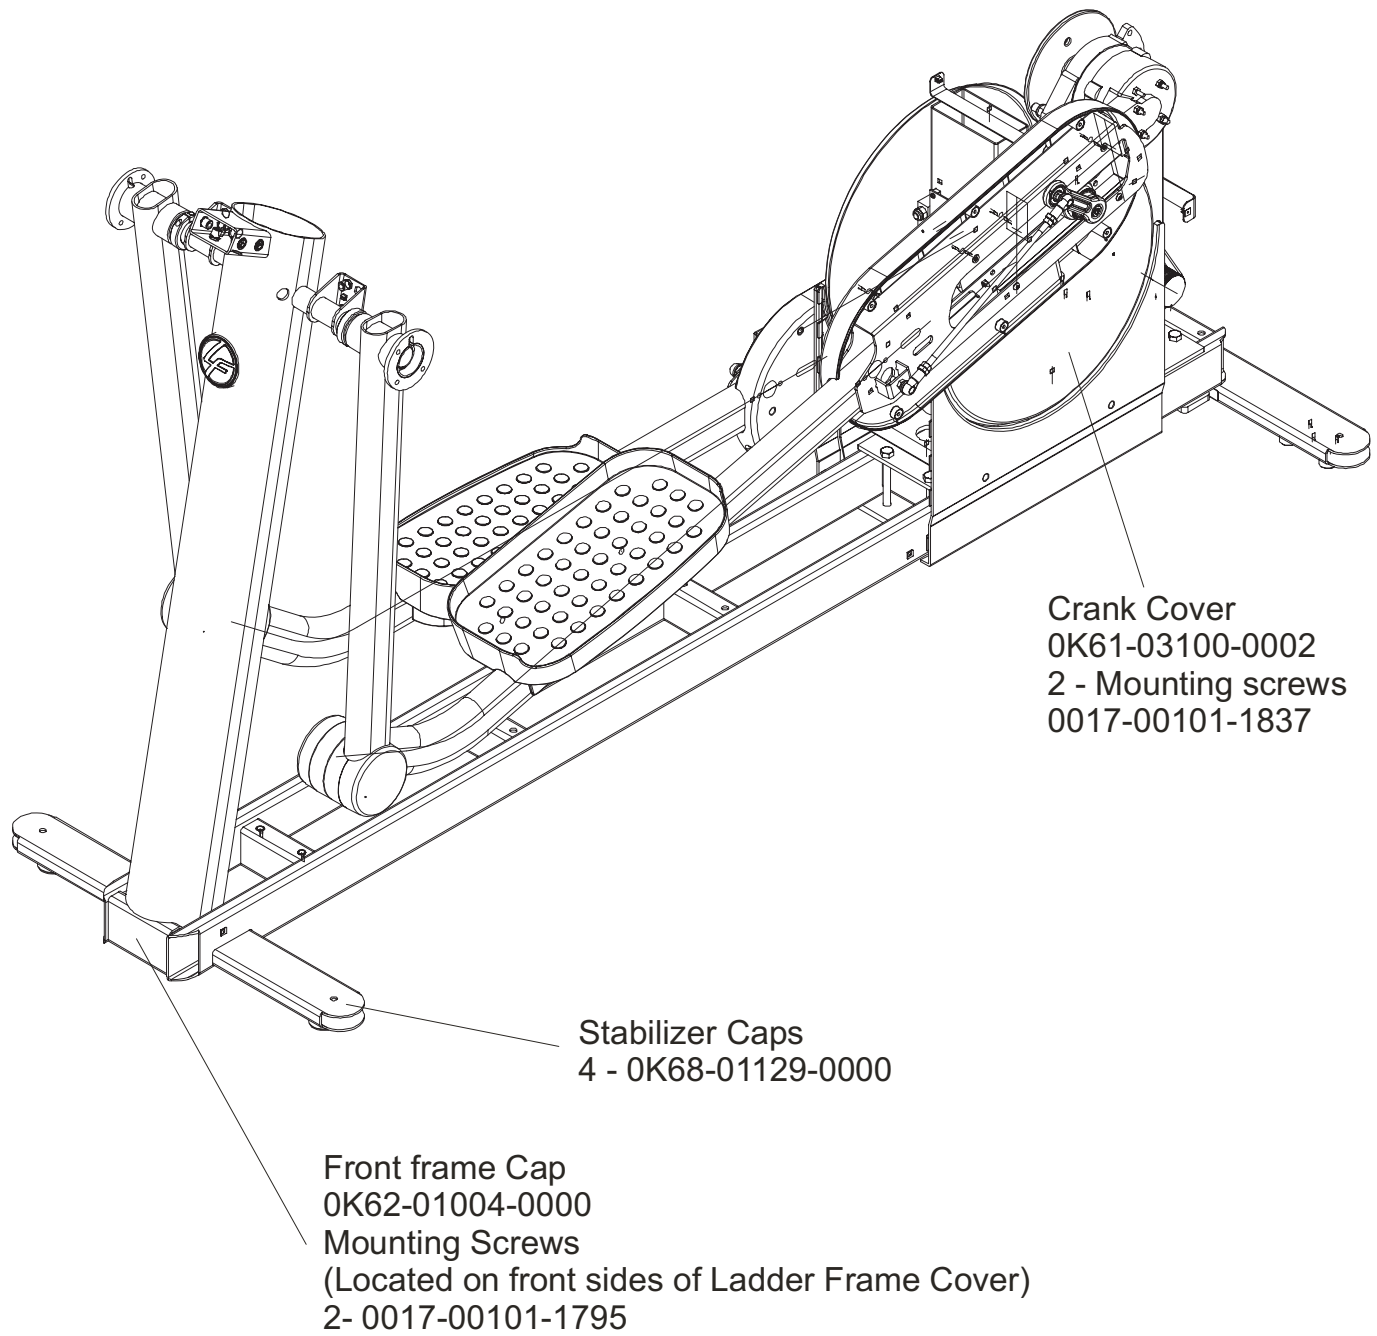

Description	Part No.
OPERATION MANUAL (CD)	OKCD-02003-0001
SERVICE MANUAL	M051-00K62-A149
TOUCH UP PAINT: SPRAY CAN .5 OZ BOTTLE W/APPLICATOR .33 OZ PEN	0017-00008-0204 0017-00008-0205 0017-00008-0206
HARDWARE BAG	AK62-00152-0001
ACCESS PANEL ASSEMBLY CONSISTS OF: 120" COAX CABLE 120" POWER EXTENSION CABLE BRACKET F-TYPE PANEL CONNECTOR #8 PLASTIC GROMMET	AK62-00210-0000 AK32-00020-0002 AK32-00078-0001 OK62-01179-0001 0017-00021-2846 0017-00042-0754
PLUG IN OPTION 120/60	GK62-00002-0018
PLUG IN OPTION 240/50 UK	GK62-00002-0019
PLUG IN OPTION 240v AUS	GK62-00002-0020
PLUG IN OPTION 230/50 CONT	GK62-00002-0021

This treadmill has both Lifepulse sensors and telemetry for reading heart rate.

Language	Part Nos.	
	Console	Overlay/Bezel/Switch
Eng + Met	AK62-00329-0001	AK62-00191-0001
Ger/Met	AK62-00329-0003	AK62-00191-0003
Spn/Met	AK62-00329-0004	AK62-00191-0004
Jap/Met	AK62-00329-0006	AK62-00191-0006
Frn/Met	AK62-00329-0007	AK62-00191-0007
Ital/Met	AK62-00329-0008	AK62-00191-0008
Dut/Met	AK62-00329-0009	AK62-00191-0009
Port/Met	AK62-00329-0010	AK62-00191-0010
Turk/Met	AK62-00329-0014	AK62-00191-0014

not shown:
Accessory Tray
0K62-01022-0000
Mounting Screws (2)
0017-00101-1846

Bearing Insert Assembly
AK62-00299-0000

Service Kit
GK62-00002-0044
kit contents:
Crankshaft (1)
Bearings (2)
Bearing Flanges (2 sets)
Nuts (4)
Washers (4)